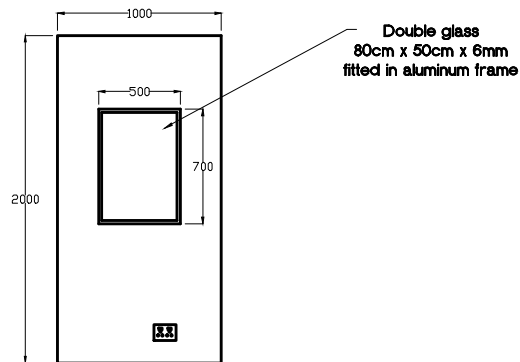

TOP VIEW

SIDE VIEW

FRONT VIEW

1000mm X 760mm X 2M

DRAWN BY DIRK VAN ZYL	
CELL NO: 072 800 5227	DATE: 2014/05/22
SCALE 1:1	
SCREENING BOOTH-THROUGH DOOR FIT	