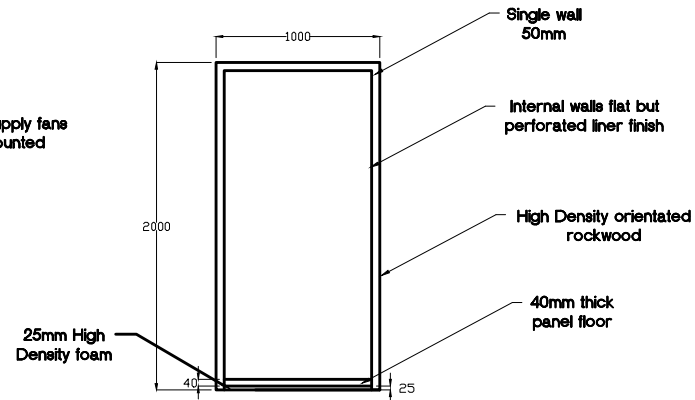

TOP VIEW

SIDE VIEW

FRONT VIEW

1000mm X 760mm X 2M

DRAWN BY DIRK VAN ZYL	
CELL NO: 072 800 5227	DATE: 2014/05/22
SCALE 1:1	
SCREENING BOOTH-THROUGH DOOR FIT	