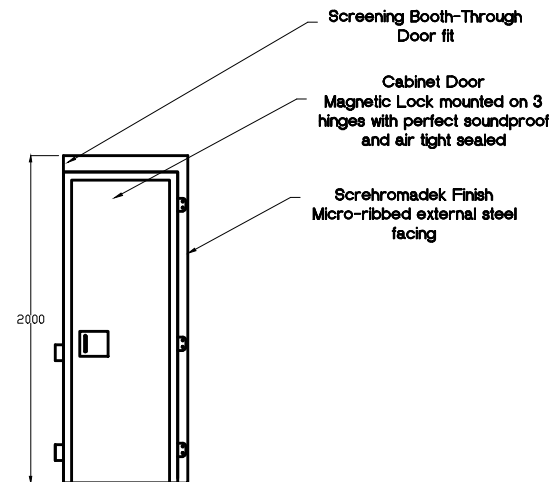

TOP VIEW

SIDE VIEW

FRONT VIEW

1000mm X 760mm X 2M

DRAWN BY DIRK VAN ZYL	
CELL NO: 072 800 5227	DATE: 2014/05/22
SCALE 1:1	
SCREENING BOOTH-THROUGH DOOR FIT	